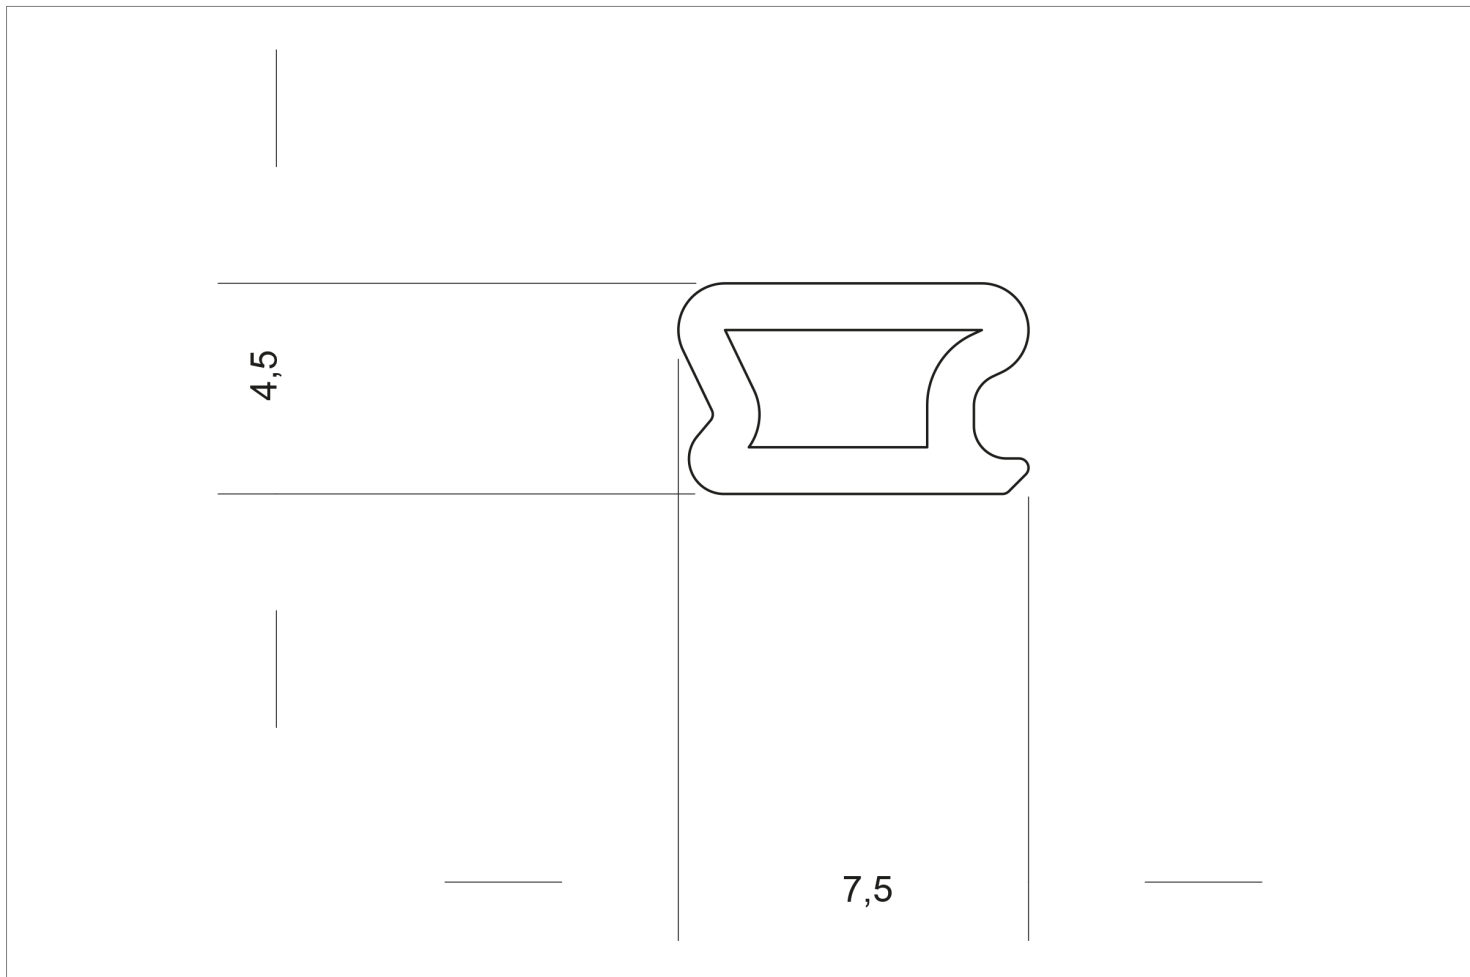

PLASTER CONNECTION STRIP - SNAP PROFILE

PRODUCT ID 1239-49

Can be used as standard profile for interior and exterior plaster on windows and doors.

SPECIFICATION

Material: PVC regrind

Colour: white