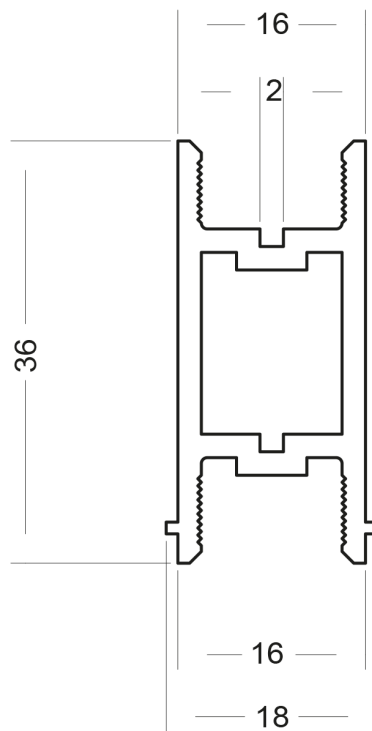

INSULATOR 36MM

PRODUCT ID 909-49

Insulator 36 mm for aluminium profiles

SPECIFICATION

Material: PVC

Colour: White