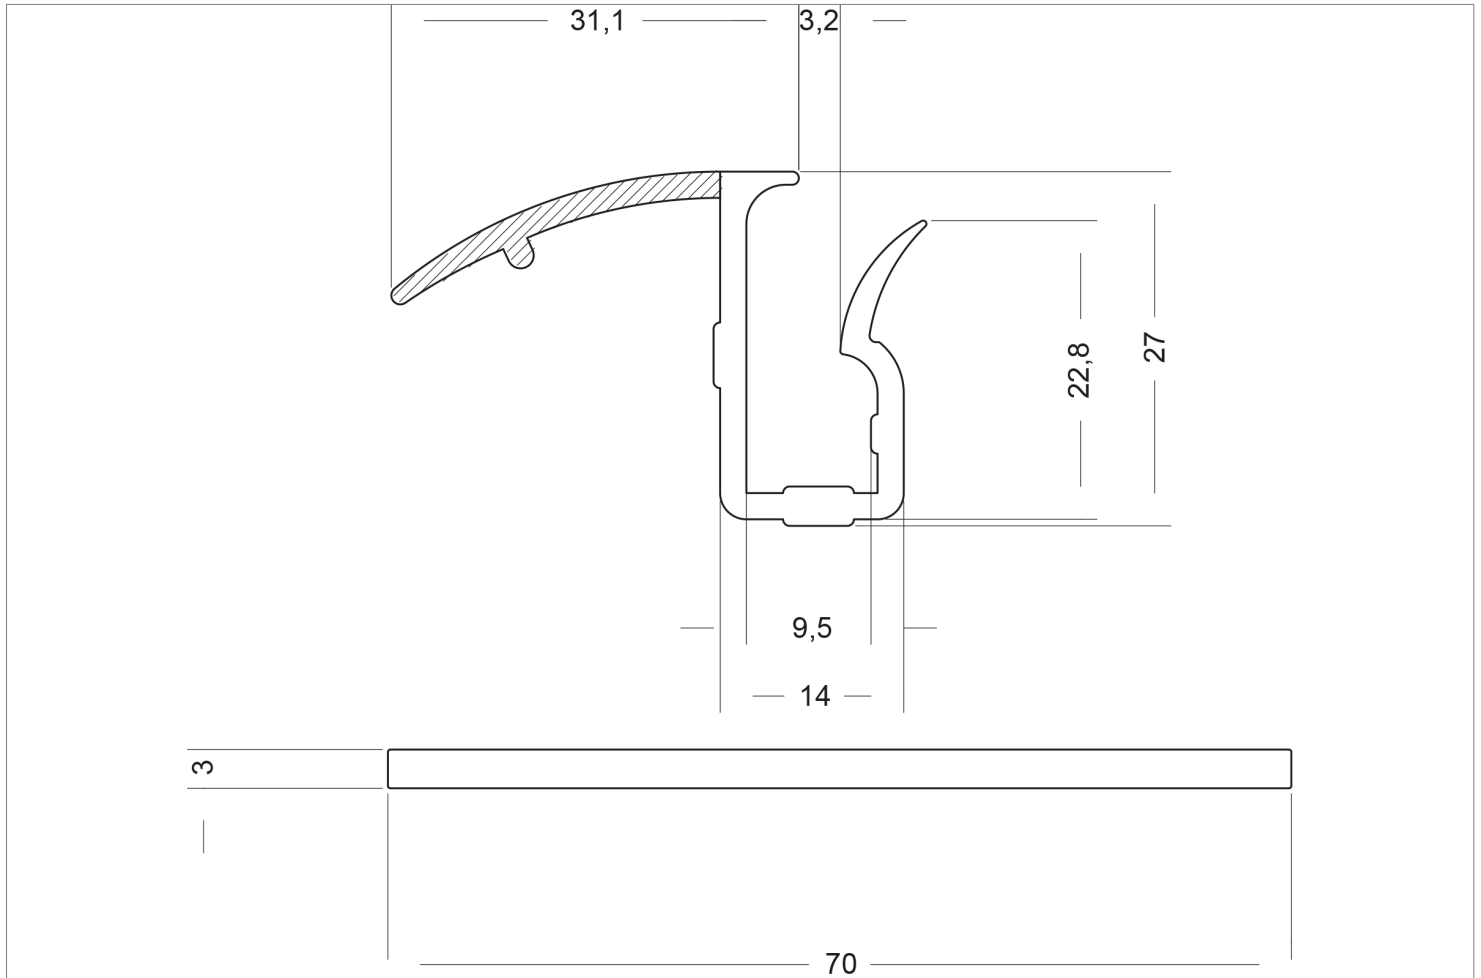

SIDE SEAL II

PRODUCT ID 2194-49

Side seal for e.g. section doors, cold resistant, free of halogen

SPECIFICATION

Material: PP / TPE-V

Colour: Black