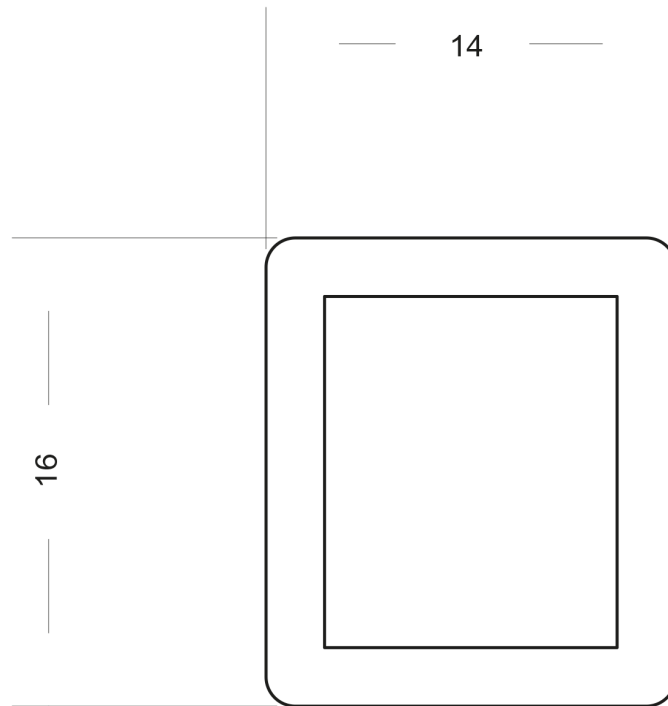

DISTANCE PROFILE 14×16MM

PRODUCT ID 946-49

Distance profile 14 × 16 mm

SPECIFICATION

Material: PVC

Colour: Various