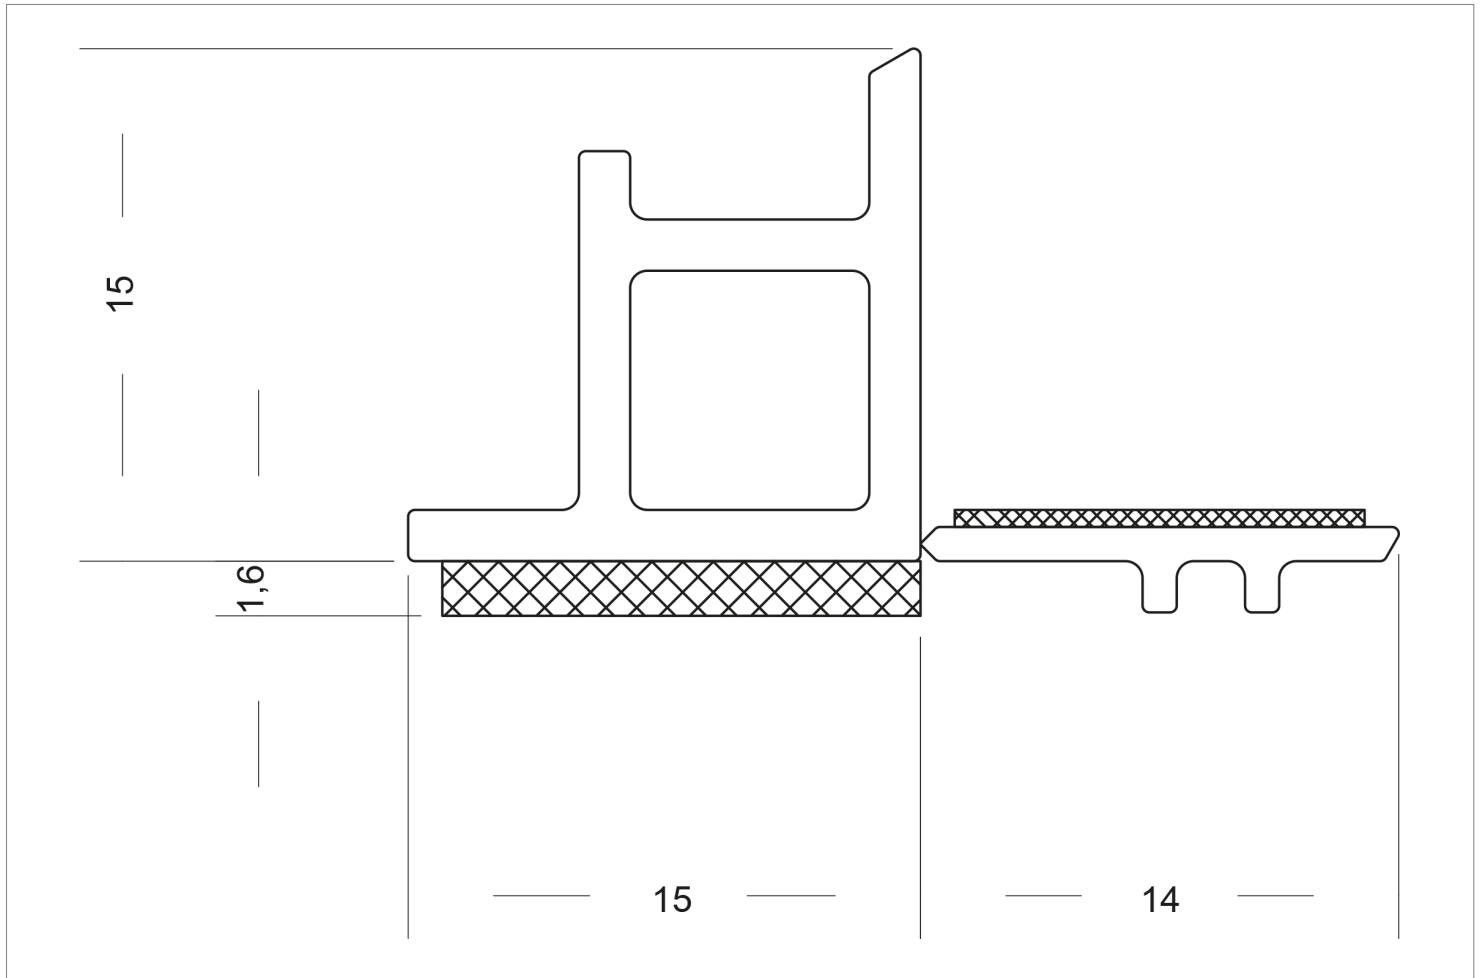

RIHO - PROFIL III

PRODUCT ID 1132-49

Can be used as standard profile for interior and exterior plaster on windows and doors.

SPECIFICATION

Material: PVC regrind

Colour: white