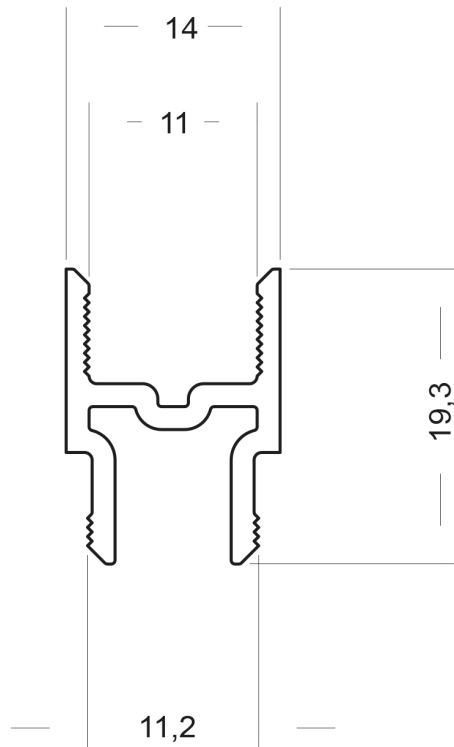

ADAPTER 12x14MM

PRODUCT ID 2124-49

Adapter profile 12 x 14 mm

SPECIFICATION

Material: PVC

Colour: White