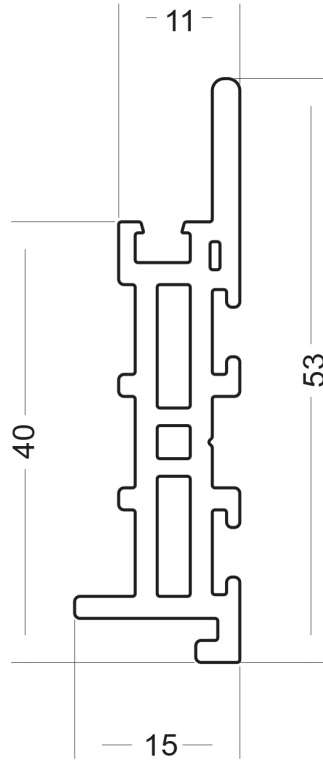

SLIDING DOOR PROFILE

PRODUCT ID 2041-49

Labyrinth profile for sliding doors/patio doors

SPECIFICATION

Material: PVC

Colour: Black