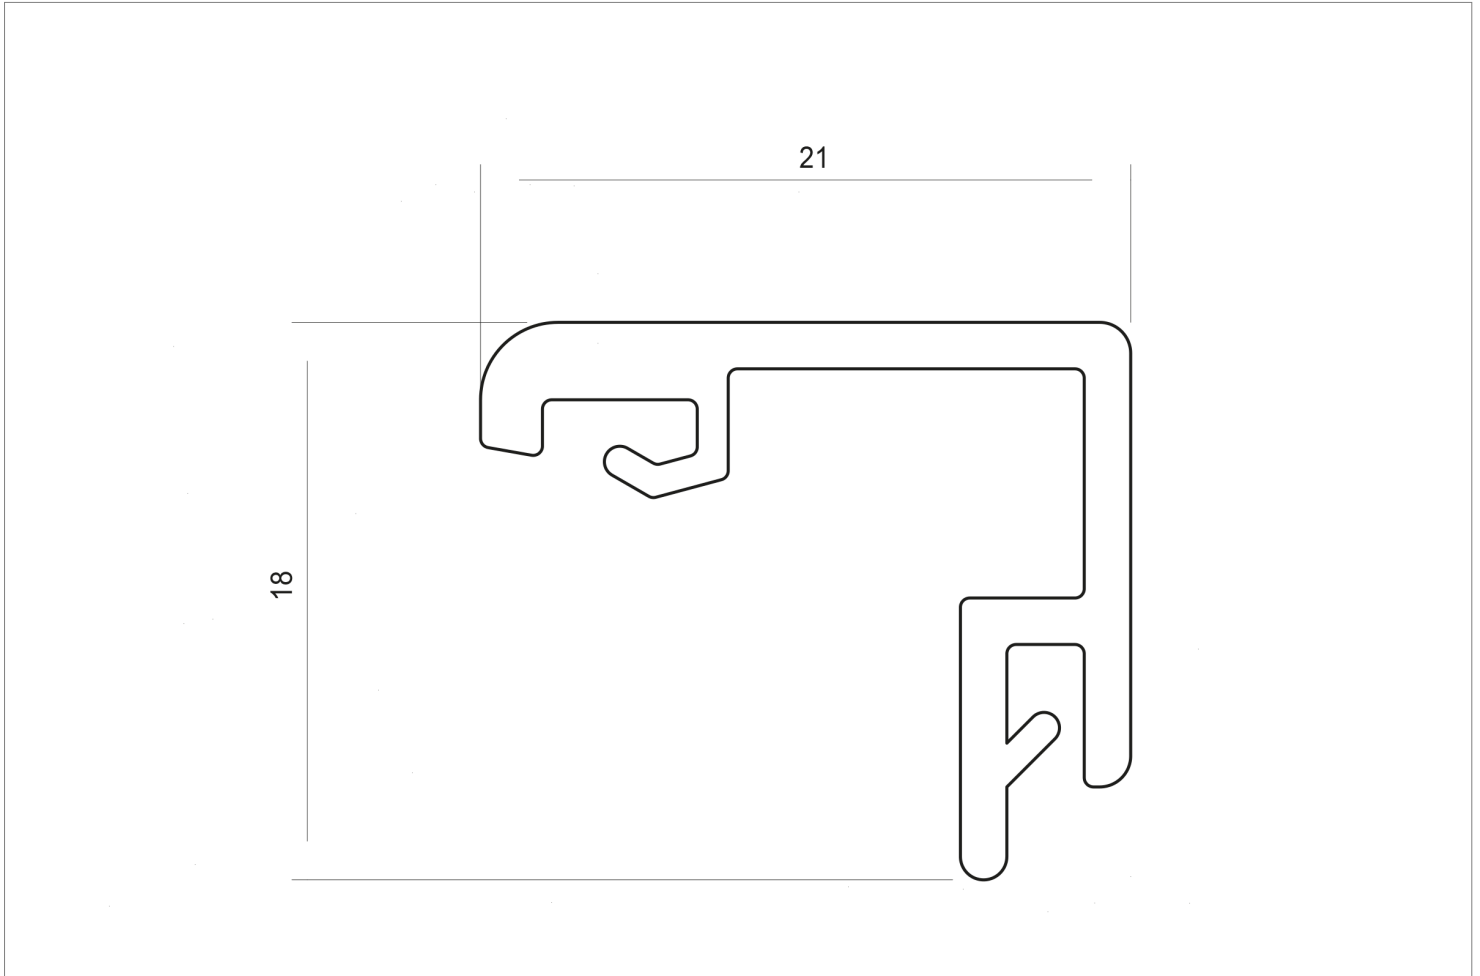

ANGLE PROFILE I

PRODUCT ID 0672-48

Angle profile

SPECIFICATION

Material: PVC

Colour: Black