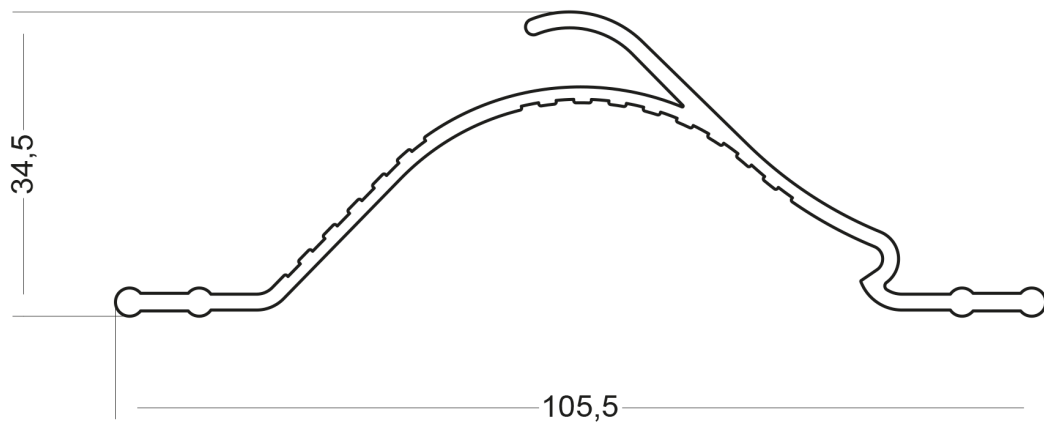

DROP SEPARATOR T400

PRODUCT ID 2085-49

Drop separator or rectifier for air washers and air coolers

SPECIFICATION

Material: PPTV

Colour: Various