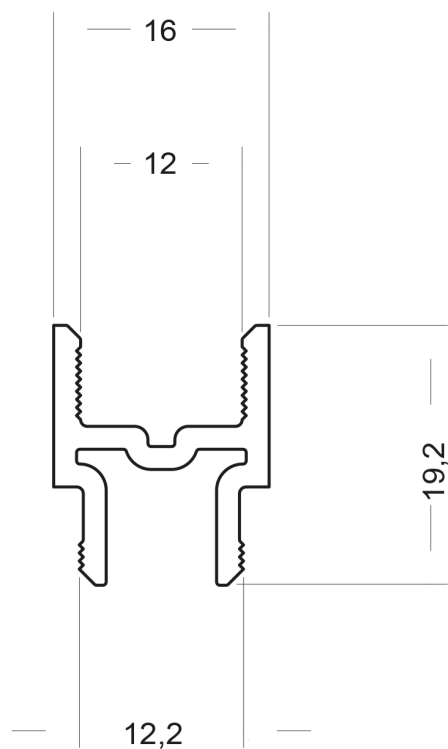

ADAPTER 12x16MM

PRODUCT ID 2123-49

Adapter profile 12 x 16 mm

SPECIFICATION

Material: PVC

Colour: White