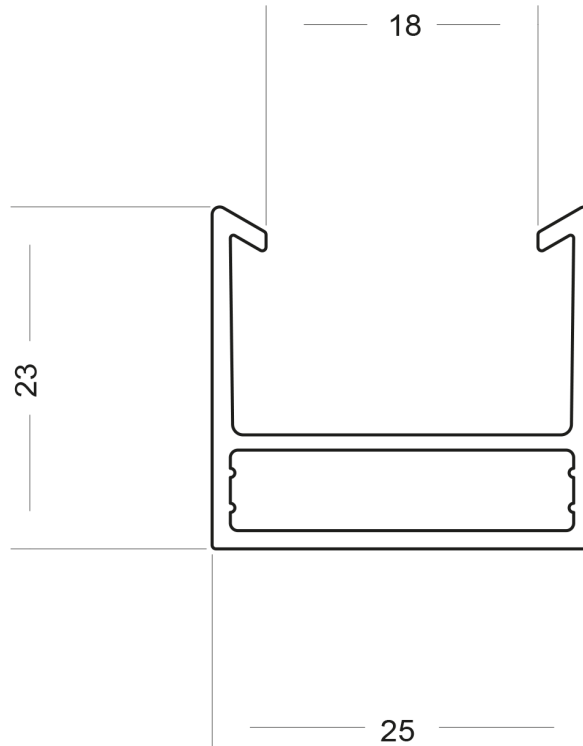

PANEL FILTER PROFILE 25MM

PRODUCT ID 2128-49

Panel filter frame profile 25mm

SPECIFICATION

Material: HIPS

Colour: Black