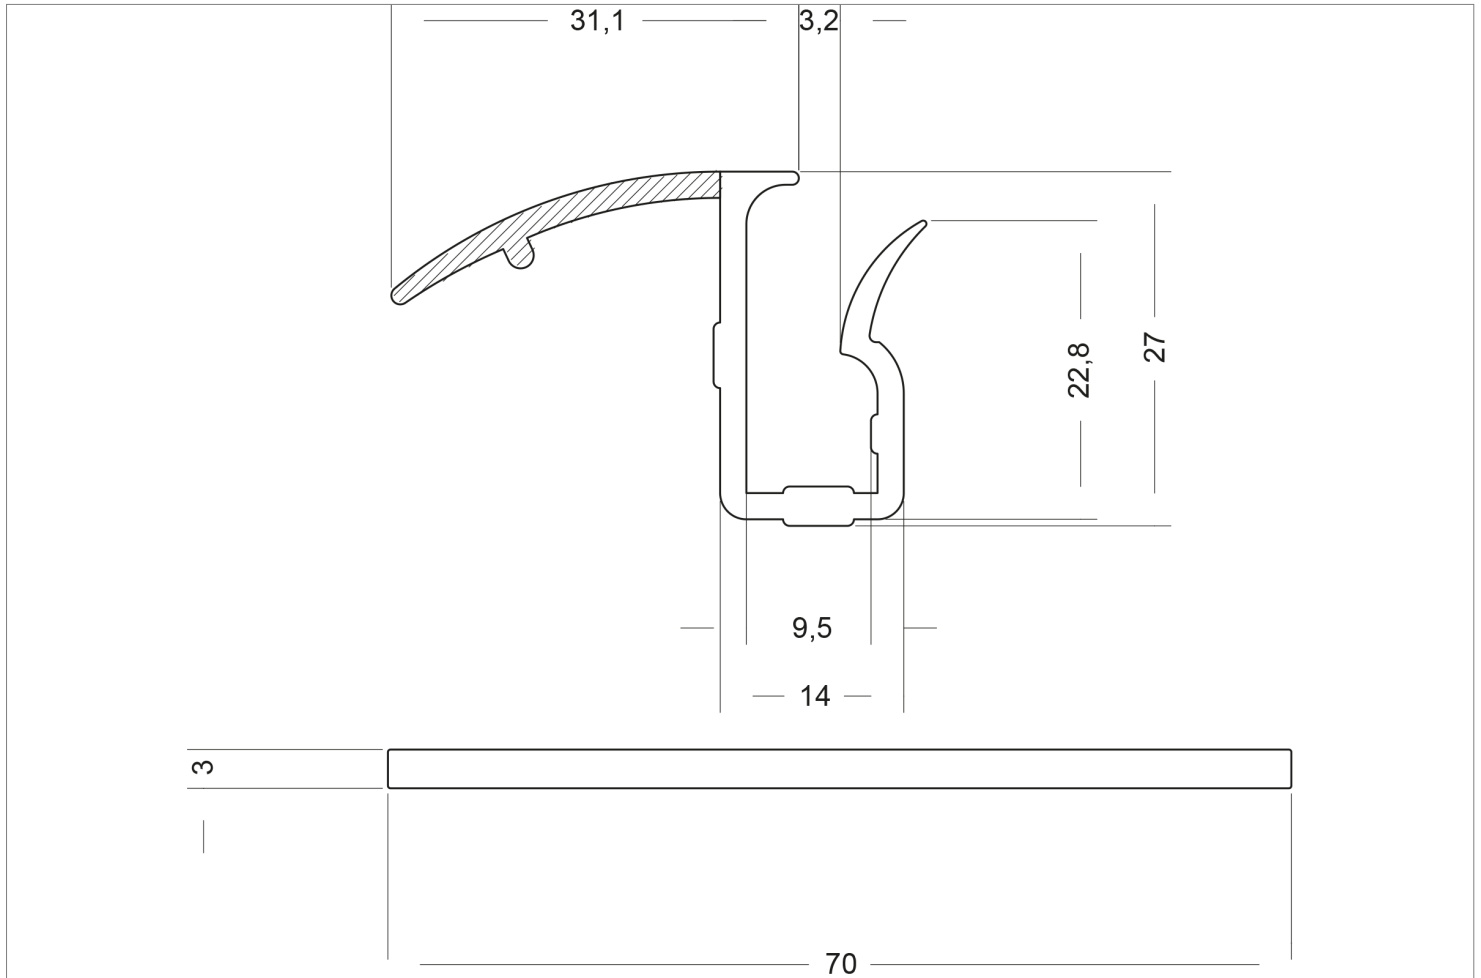

# SIDE SEAL II

## PRODUCT ID 2194-49

Side seal for e.g. section doors, cold resistant, free of halogen

### SPECIFICATION

Material: PP / TPE-V

Colour: Black