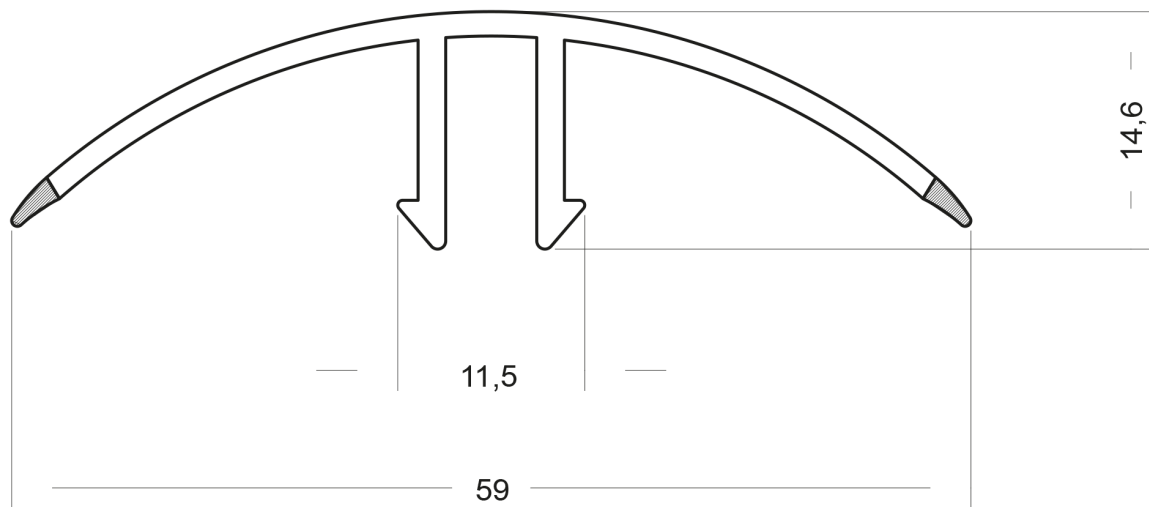

# ROOF PROFILE II

## PRODUCT ID 2245-49

Clamping profile for roofs

### SPECIFICATION

Material: PVC

Colour: White