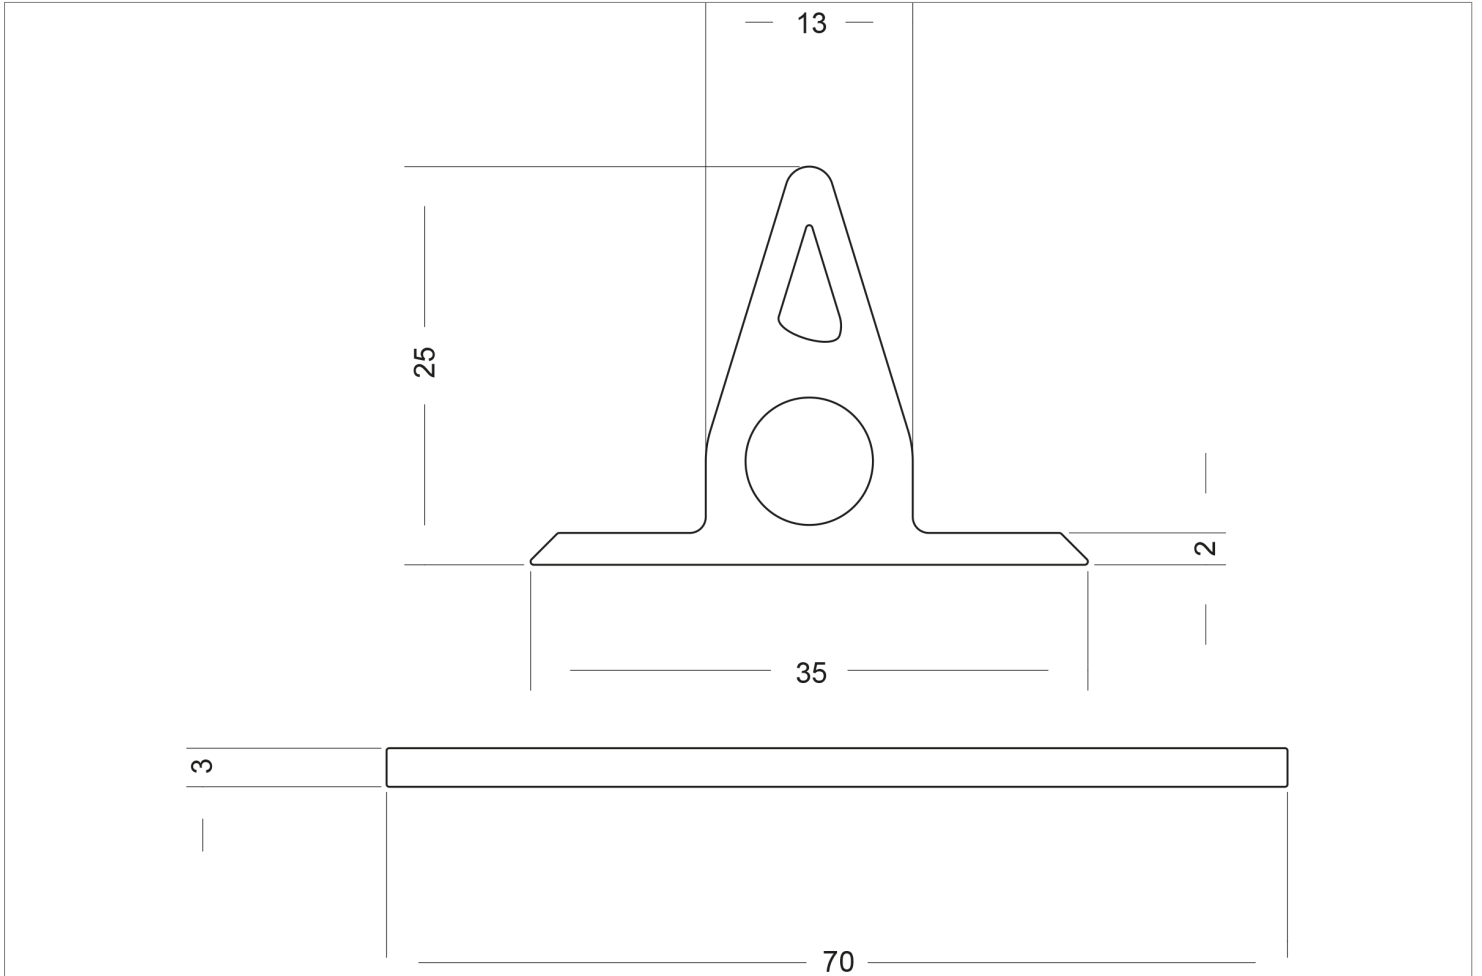

# STRUCTURAL PATTERN PROFILE

## PRODUCT ID 3222-45

Decorative profile for combination with PVC roof sheeting

### SPECIFICATION

Material: PVC-P

Colour: Various