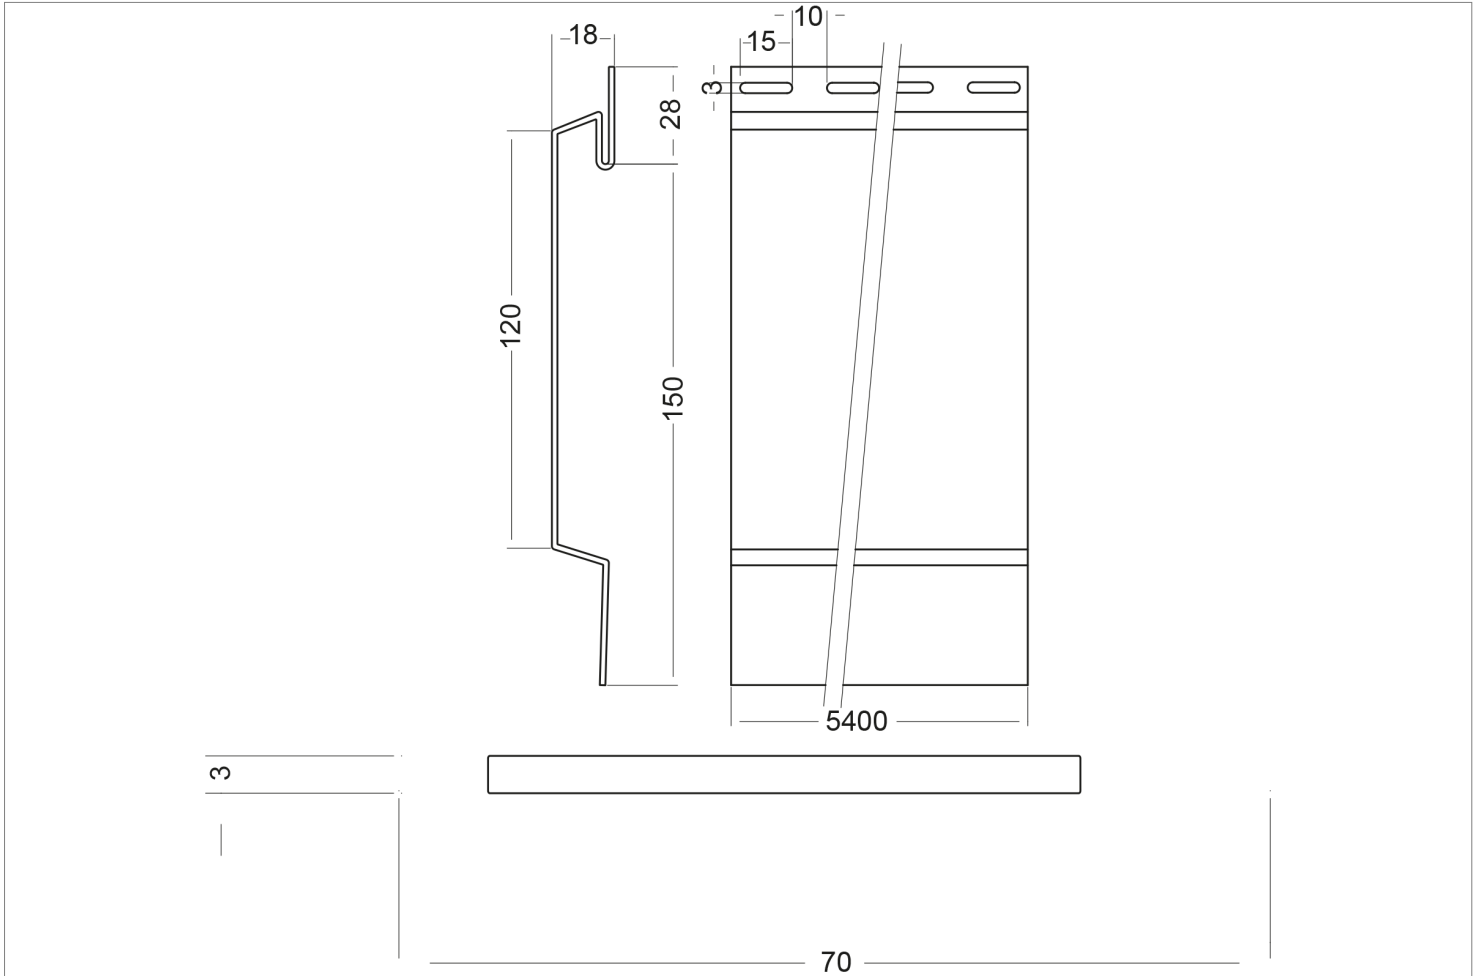

FACADE PROFILE 150

PRODUCT ID 7066-46

Facade profile cover 150mm, length 5400 mm

SPECIFICATION

Material: PVC

Colour: White