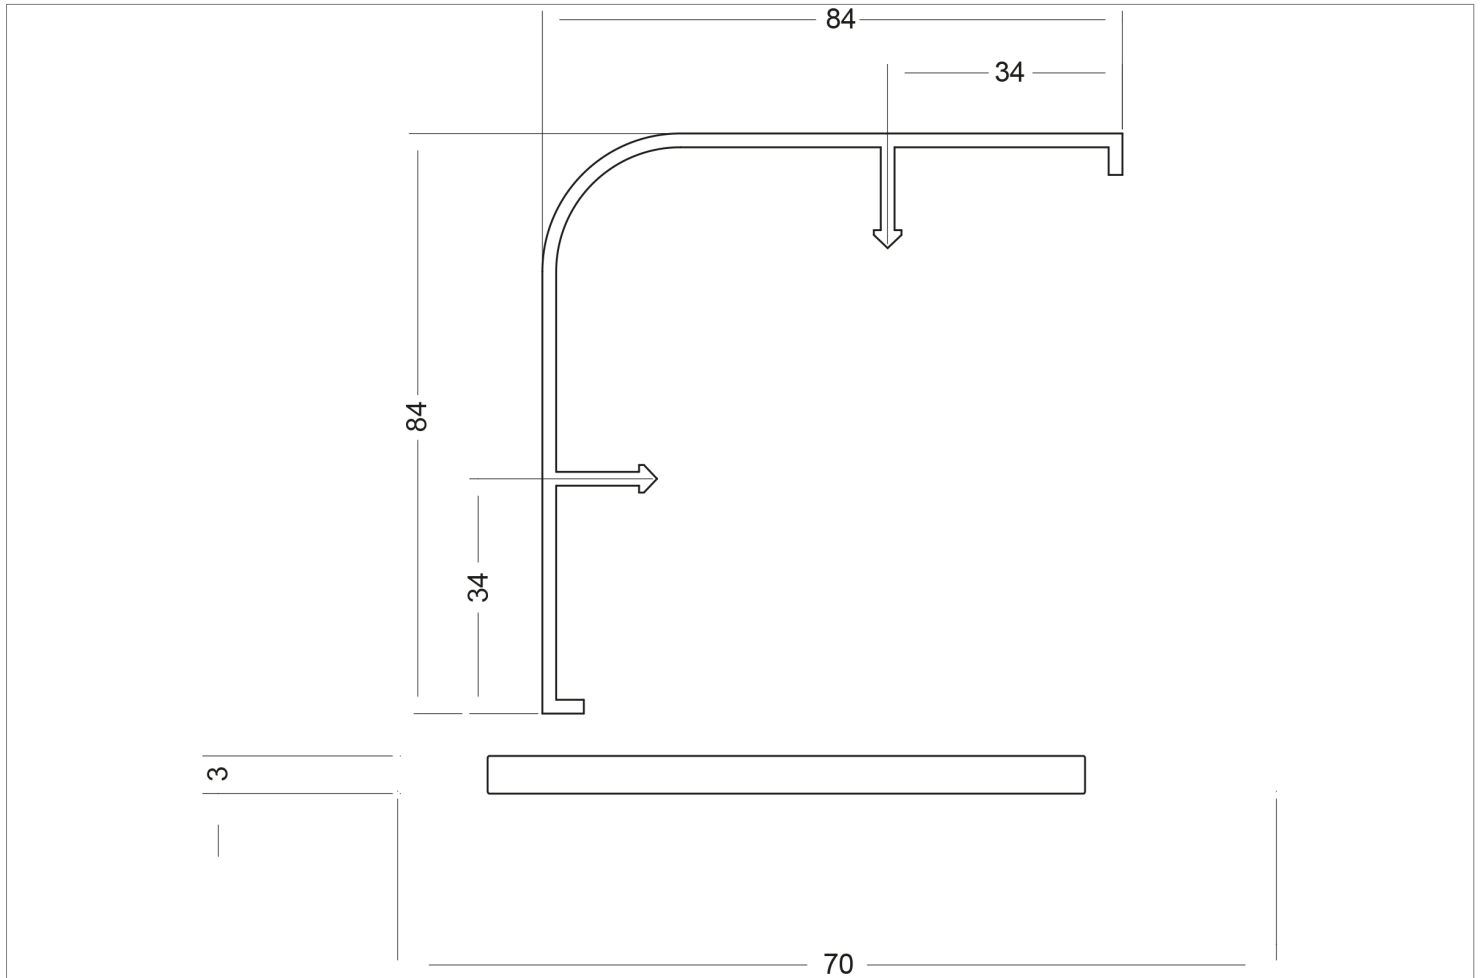

# CORNER PROFILE I

## PRODUCT ID 7070-46

Corner profile used together with 7071, length 4000 mm

### SPECIFICATION

Material: PVC

Colour: White