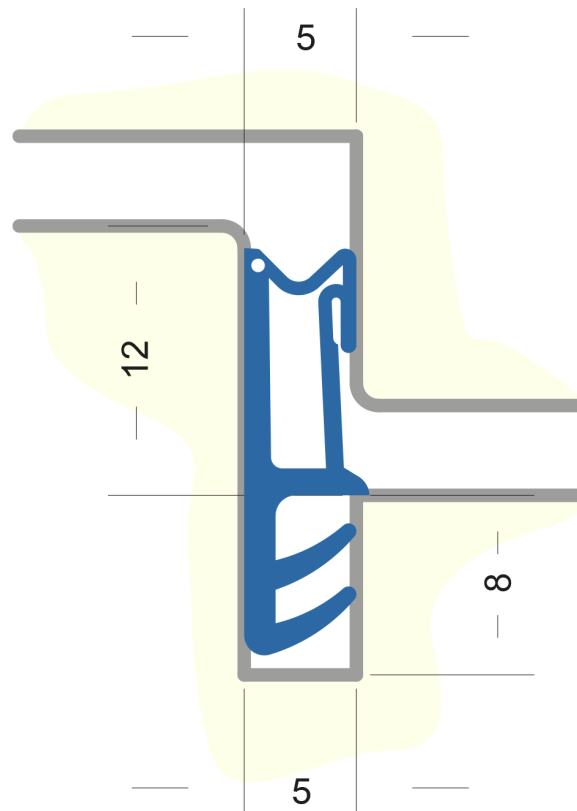

FRONT DOOR GASKET

TOOLING_NO ACF-7150

Front door gasket with cord for notching.
 For rebate height 12mm, groove width 5mm
 Material: TPE

SPECIFICATION

Material: PRIMO AC
 Anschlagluft: 5 mm
 Rabbet height: 12 mm
 Groove width: 5 mm
 Groove depth: 8 mm
 Class: W46242
 Packaging 1: 200 m per carton (1x200 m reel)
 Packaging 2: